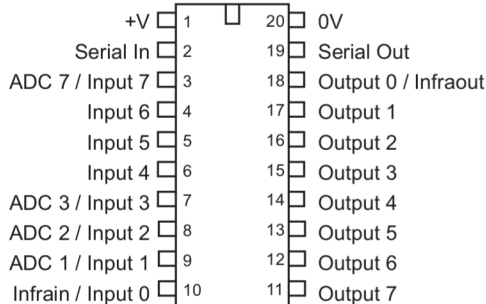

At a glance - pinout diagrams (older parts):

PICAXE-08M

PICAXE-14M

PICAXE-18M

PICAXE-20M

PICAXE-18X

PICAXE-28X1

PICAXE-40X1