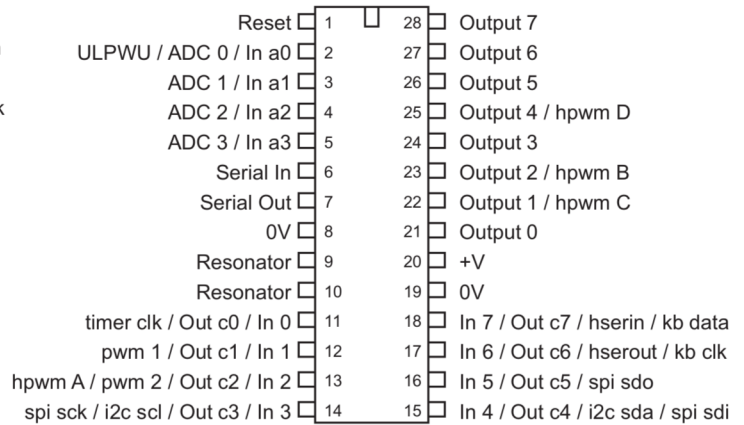

At a glance - pinout diagrams (older parts):

PICAXE-08M

PICAXE-14M

PICAXE-18M

PICAXE-20M

PICAXE-18X

PICAXE-28X1

PICAXE-40X1